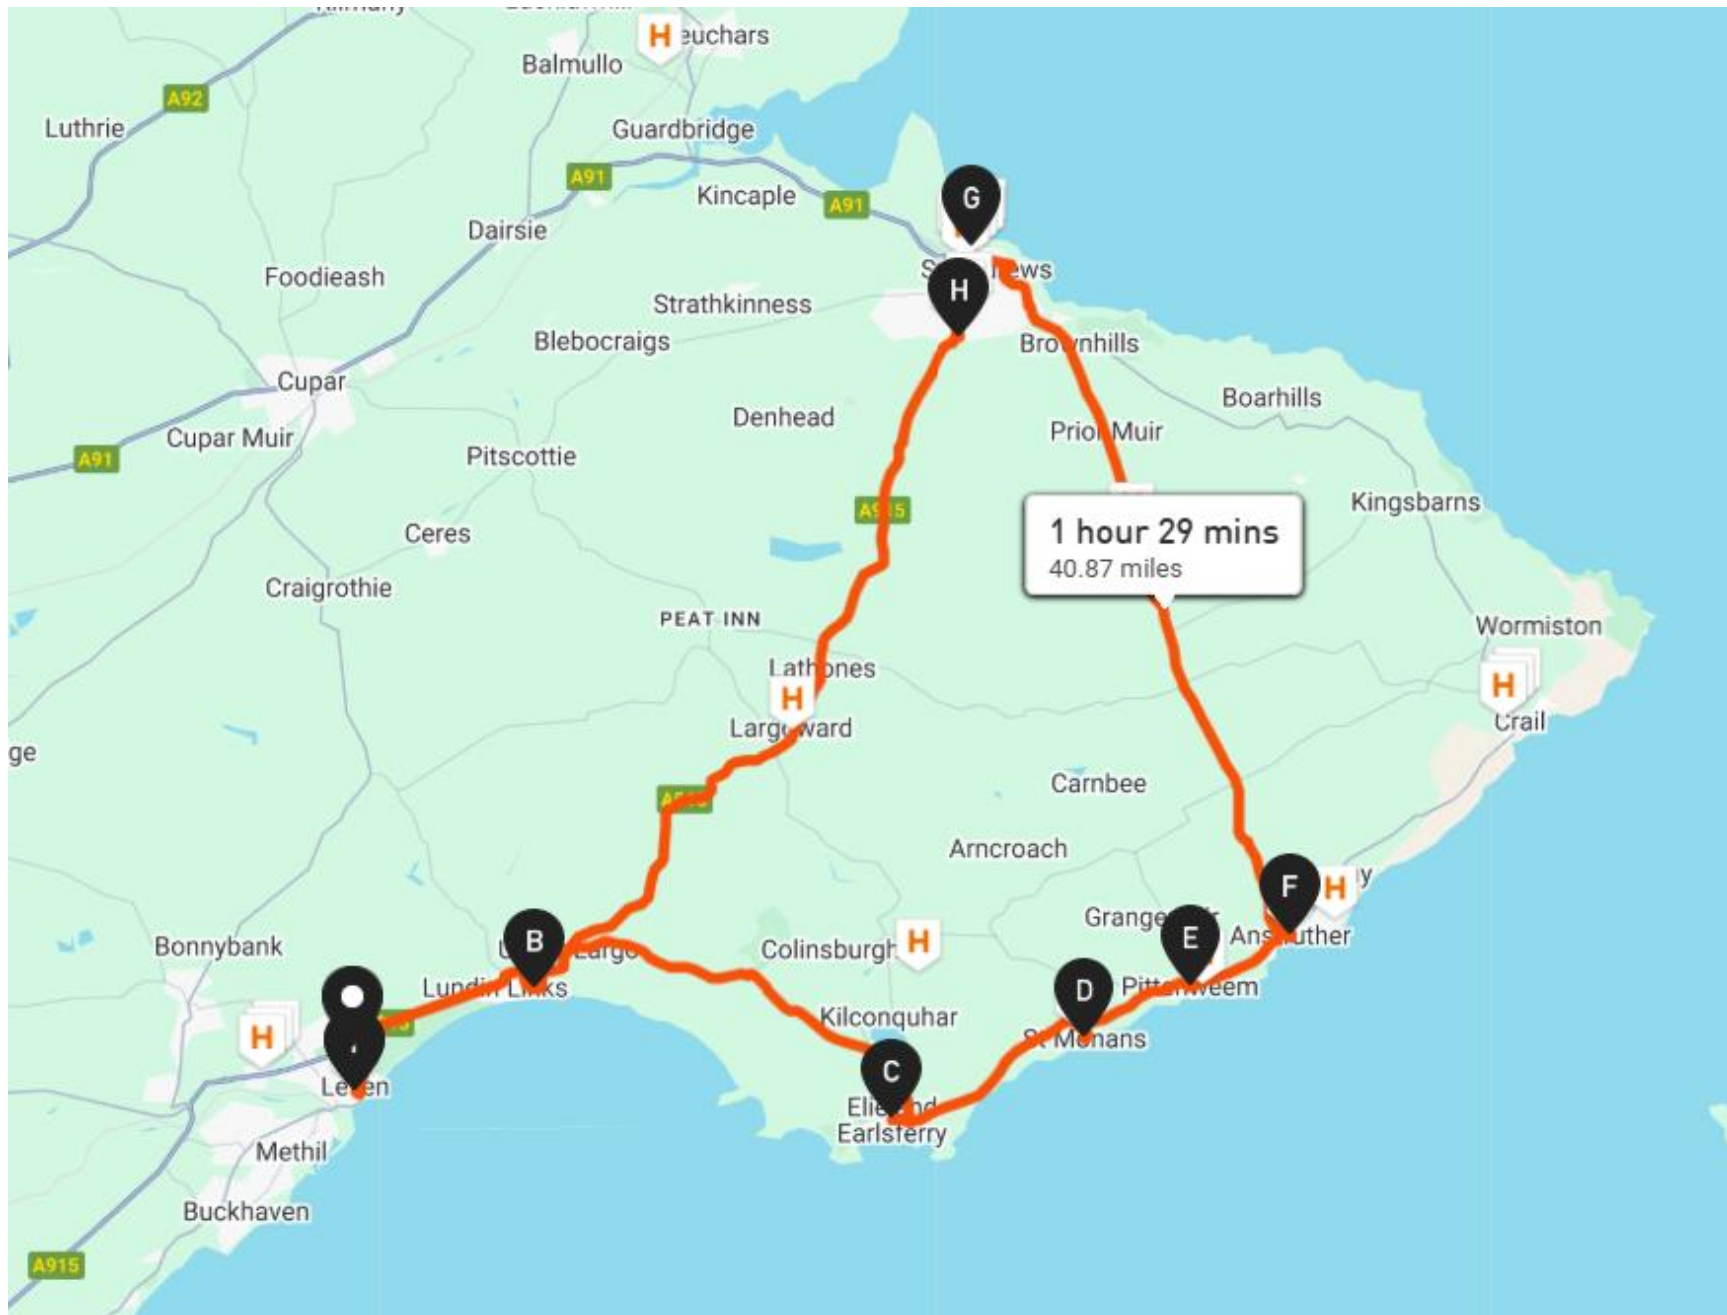

ROUTE A

ROUTE B

ROUTE C

ROUTE D Leven to Culross

ROUTE D – Culross to Leven