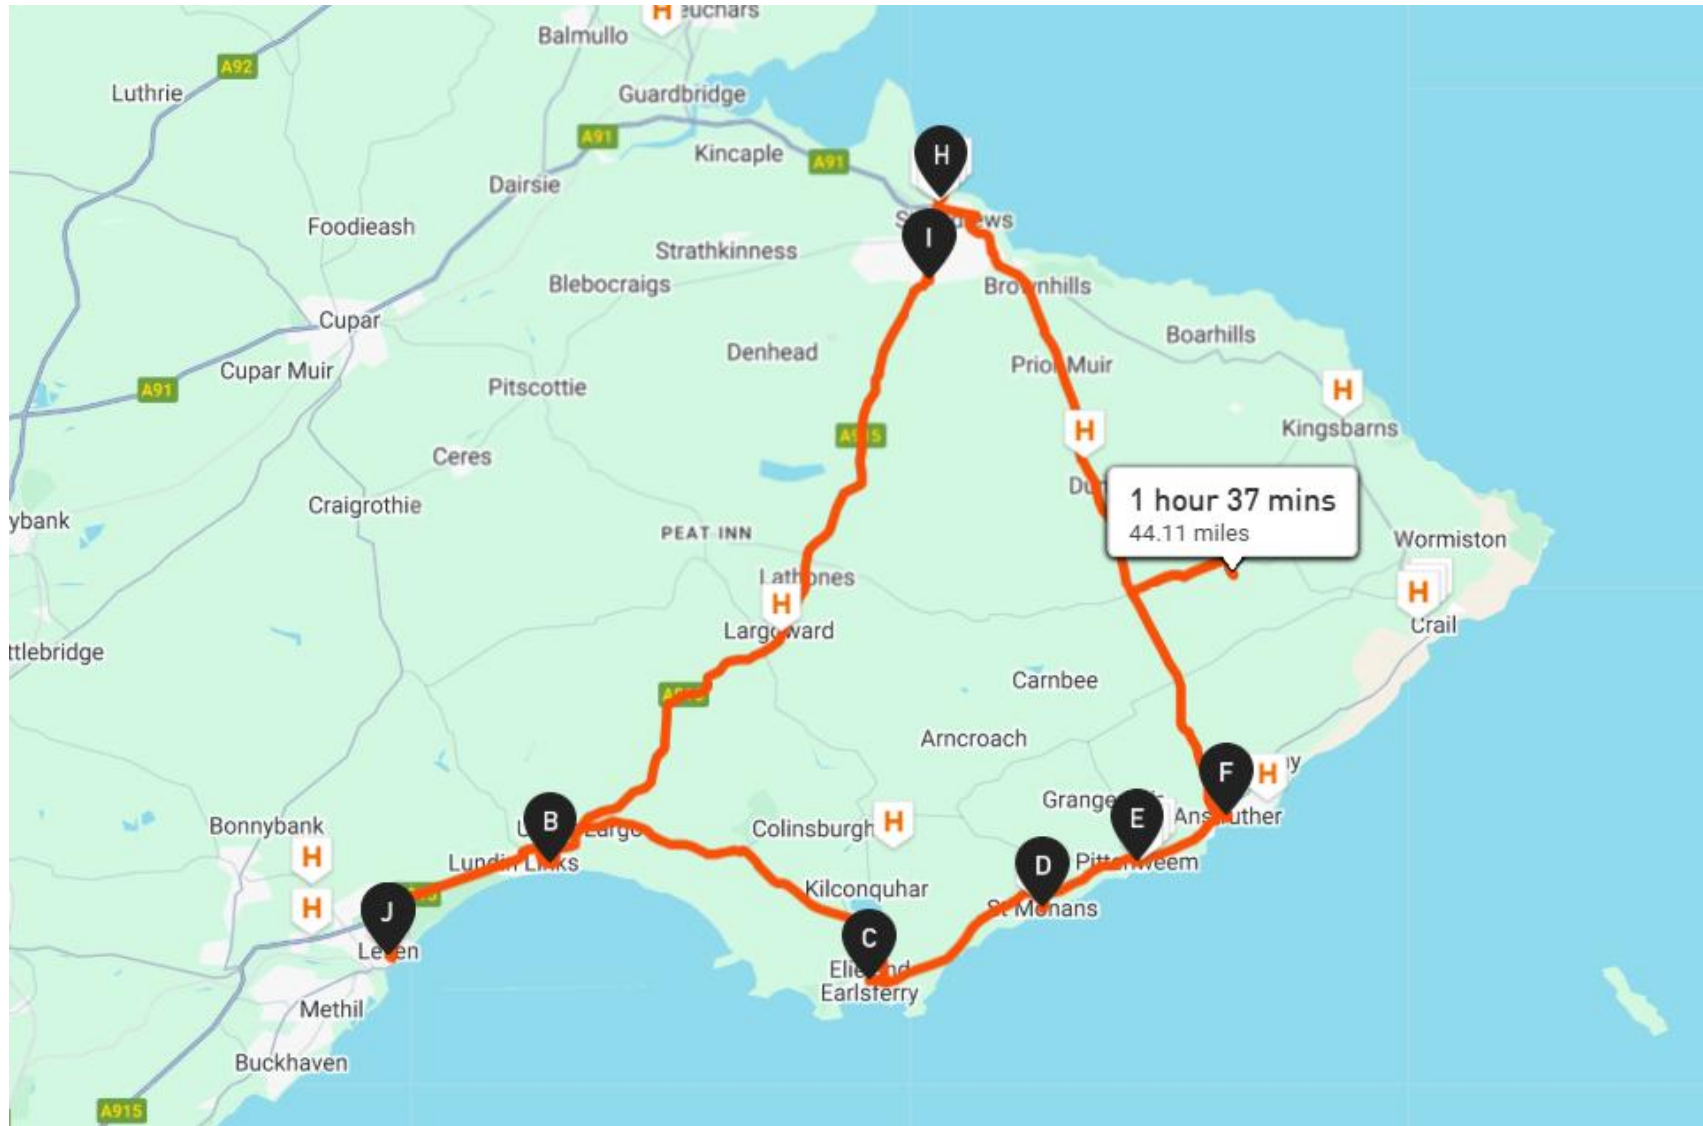

ROUTE A

ROUTE B

ROUTE C

ROUTE D Leven to Culross

ROUTE D – Culross to Leven